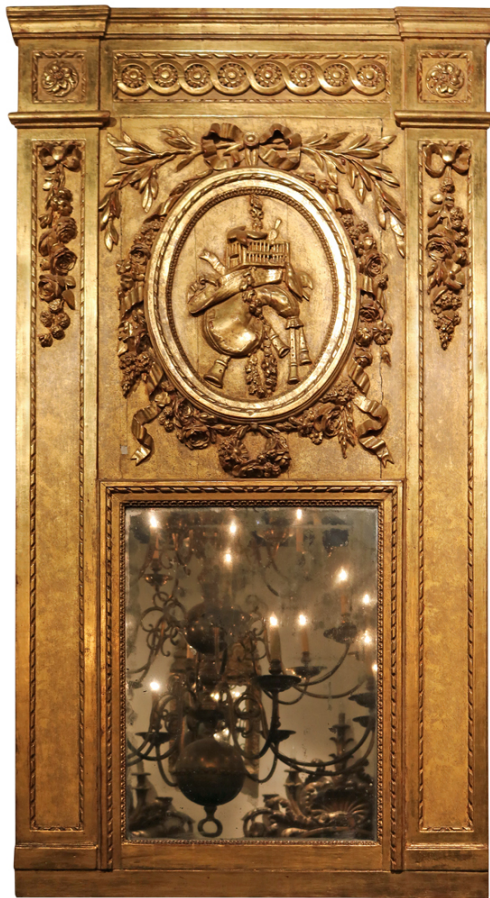

France 02831 - M00524

An Impressive 18th Century Louis XVI Gilt Trumeau Mirror with pilaster columns detailed with ribband motifs, acanthus sprays, and flowers surrounding an unusual allegorical cartouche depicting musical instruments, buildings and articles of clothing

Height: 73"; Width: 39"