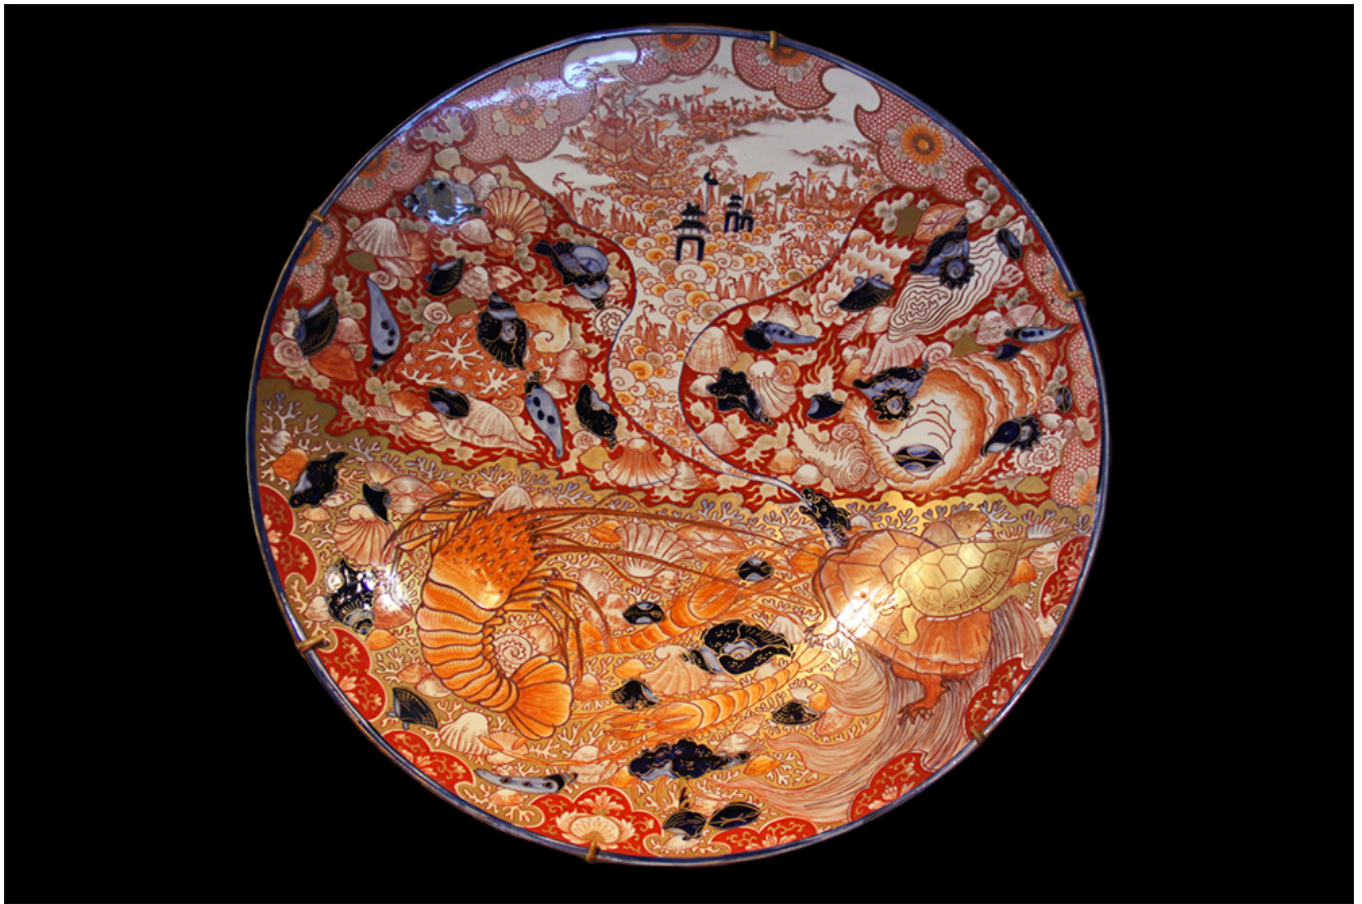

Japan 04172 - CS00521

A Spectacular and Unusually Large 19th Century Meiji Period Hand Painted Imari Charger that can be used either as a centerpiece on a dining table, or as art on a stand, or hung on a wall (brackets for dramatically decorated and uniquely detailed in brilliant shades of orange, blues, gold, vermillion and cream tones in the shapes of whimsical lobsters, pagodas, conch shells, fans and swirling decorations and diapering to create a show-stopping effect

Diameter: 24 1/2"; Depth: 3 3/4"