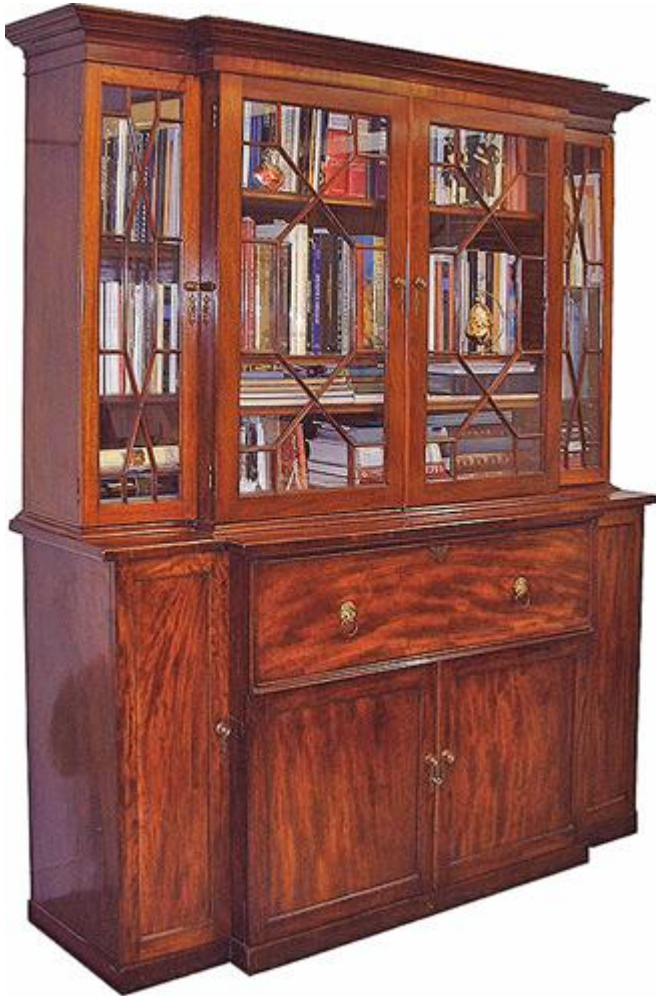

Dimensions: Height 97"; With 42 1/4"; Depth 23"

Italy 04914 C000051

A 19th Century German Biedermeier Mahogany Breakfront Bureau crested with giltwood finials at each corner of the

stepped cornice above four glazed upper section doors, and a central concealed slant front bureau with fitted interior, the bureau flanked by two side compartments accentuated with bone columns, above three center drawers and two side cabinet doors, with the whole raised on simple stile feet

Dimensions: Height 97"; With 42 1/4"; Depth 23"

Italy 04914 C000051

**A Fine 19th Century English Regency Flame Mahogany
Bureau Bookcase** of breakfront form with a stepped cornice

C. MARIANI ANTIQUES RESTORATION & CUSTOM