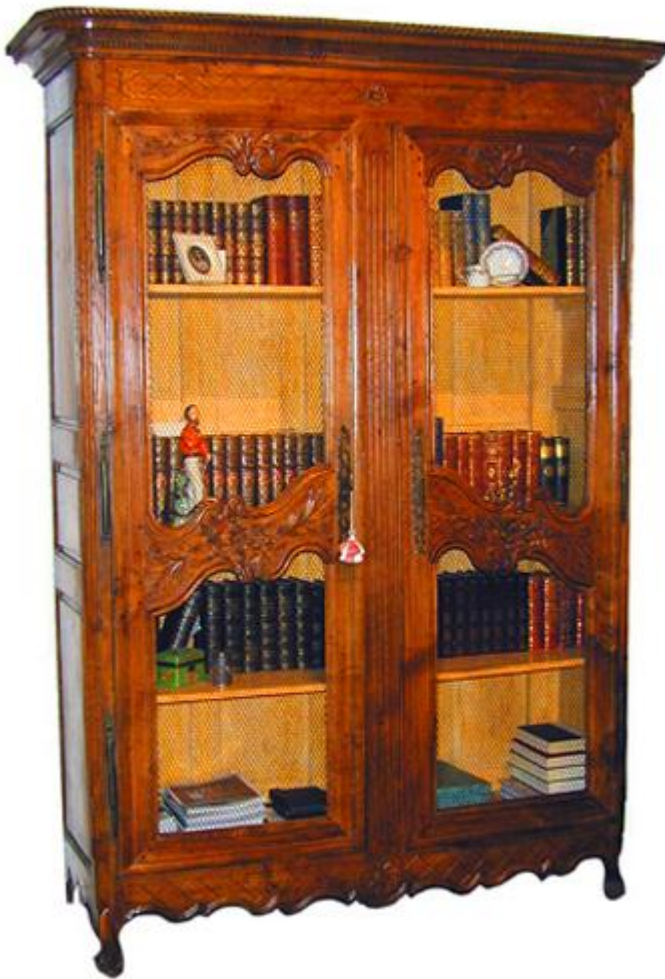

France 2652 M00579

A Fine 18th Century French Louis XV Style Ash Wood Provincial Bibliothèque, the overhanging carved moulded