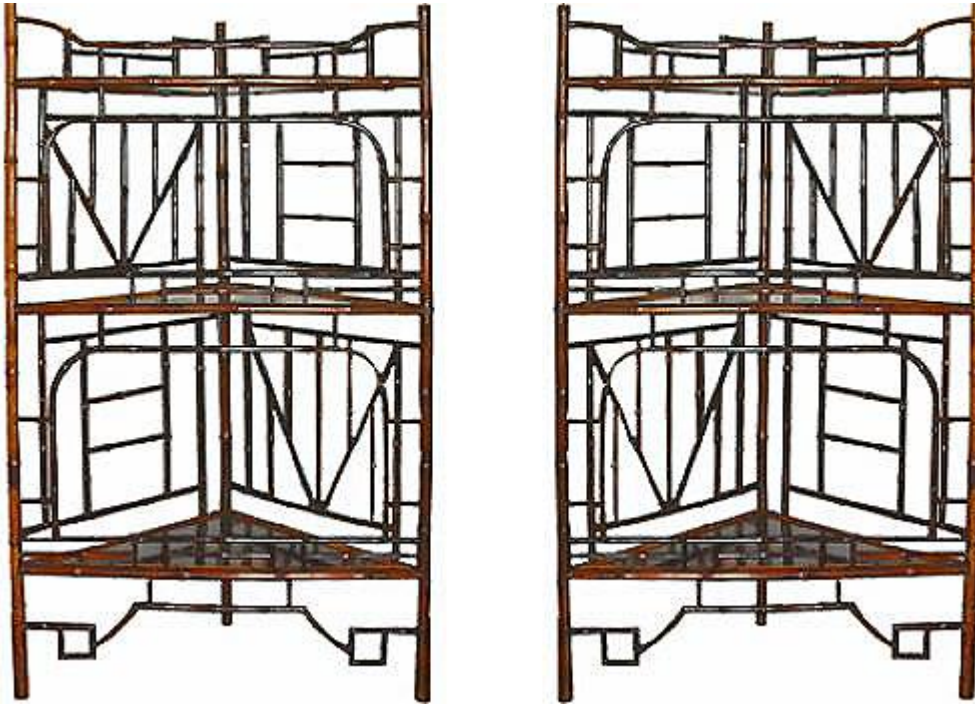

An Extremely Rare Early 18th Century Queen Anne Corner Cabinet with c-scrolls and a floral and foliate decorative motif in red, green and gold tones on a black lacquer field, the whole raised on a conforming stand with cabriole legs and pied de biche feet

34" Width x 34" Depth x 39 1/2" Height (Each side of corner measures 24 1/2")

France 4910 C00009

A 19th Century Pair of Faux Bamboo Lacquered Petite Corner Etageres, with three tiers of Japonesque shelves of black, cinnabar, and green depictions of exotic cranes, and foliage