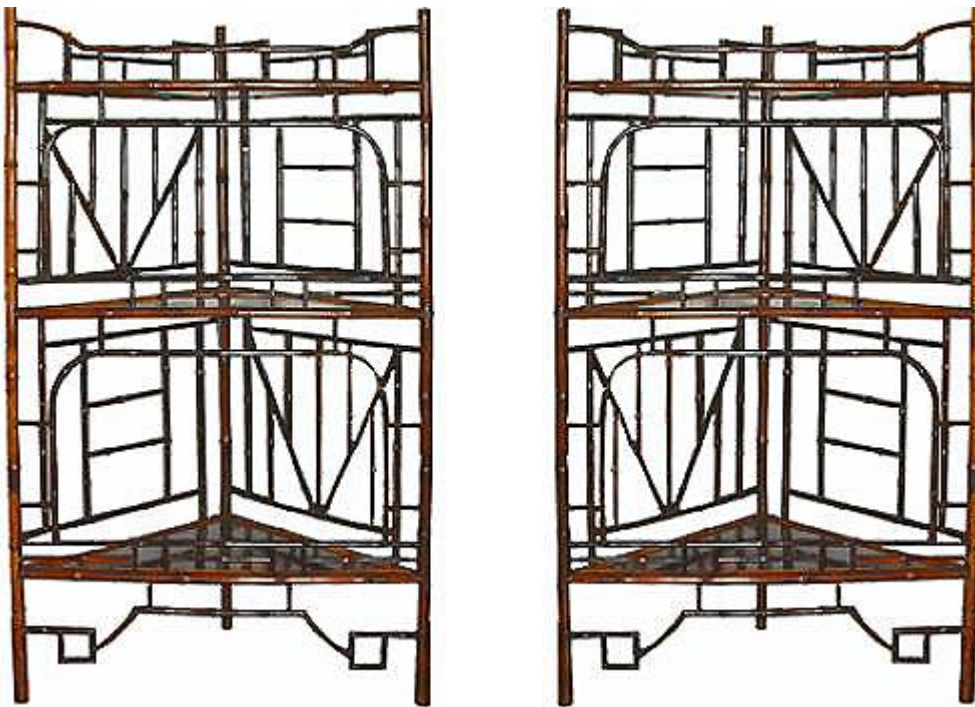

Height: 92"; Width: 68"; Depth: 24"

---

Dutch 2992 M00579

**An 18th Century Normandy Buffet a Deux Corps** in ashwood with exceptional rinceau carving on the two upper and lower panel doors of acanthus and ribbon tied florals, with the family initials and year of 1778 carved into the central traverse, resting on scrolled feet

Height: 92"; Width: 68"; Depth: 24"

---

Dutch 2992 M00579

**An 18th Century German Louis XIV Transitional Marquetry and Parquetry Bombé Commode** of olivewood, walnut, green-tinted boxwood, burl walnut, and rosewood, featuring scrolling strapwork designs and with a central foliate cartouche surmounting three short and two long drawers, above a shaped apron centered by a floral cartouche and raised on cabriole legs

Height: 92"; Width: 68"; Depth: 24"

Dutch 2992 M00579

**A 19th Century Pair of Faux Bamboo Lacquered Petite Corner Etageres**, with three tiers of Japonesque shelves of black, cinnabar, and green depictions of exotic cranes, and