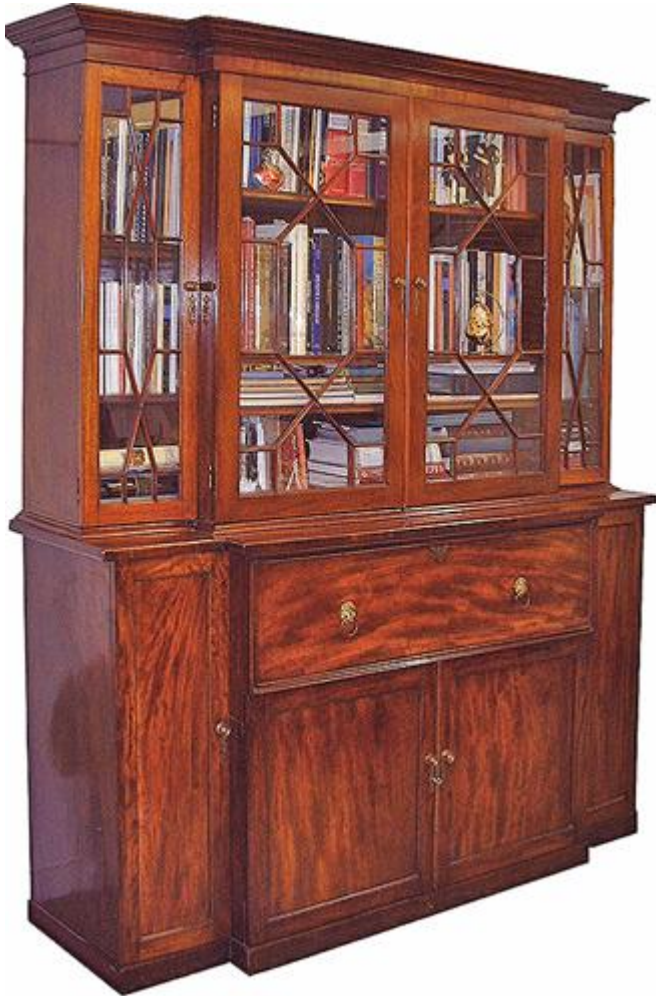

Height: 92"; Width: 68"; Depth: 24"

---

Dutch 2992 M00579

**An 18th Century Louis XV/XVI Transitional Provincial Walnut Vaisselier Horloge** with a central pilaster inset with a clock below a shaped gendarme cornice and accentuated with two shaped inverted spindles at each corner, flanking four

shelves, five drawers, and 5 cabinets with cartouche inset panel doors, the whole above a shaped apron on short cabriole legs

Height: 92"; Width: 68"; Depth: 24"

---

Dutch 2992 M00579

**A Fine 19th Century English Regency Flame Mahogany  
Bureau Bookcase** of breakfront form with a stepped cornice

above four glazed and moulded doors, two large flanked by two narrow, resting on a fitted pullout bureau with lion-head ring pulls and surrounded by multiple storage cabinets with fielded doors  
Height: 92"; Width: 68"; Depth: 24"