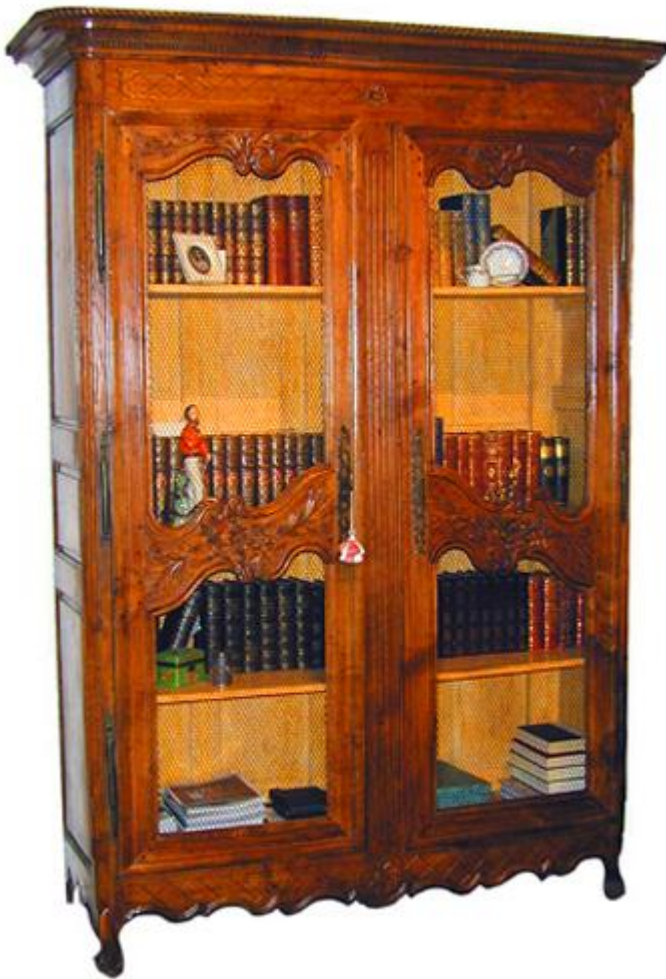

France 2064 M00571

A Fine 18th Century French Louis XV Style Ash Wood Provincial Bibliothèque, the overhanging carved moulded