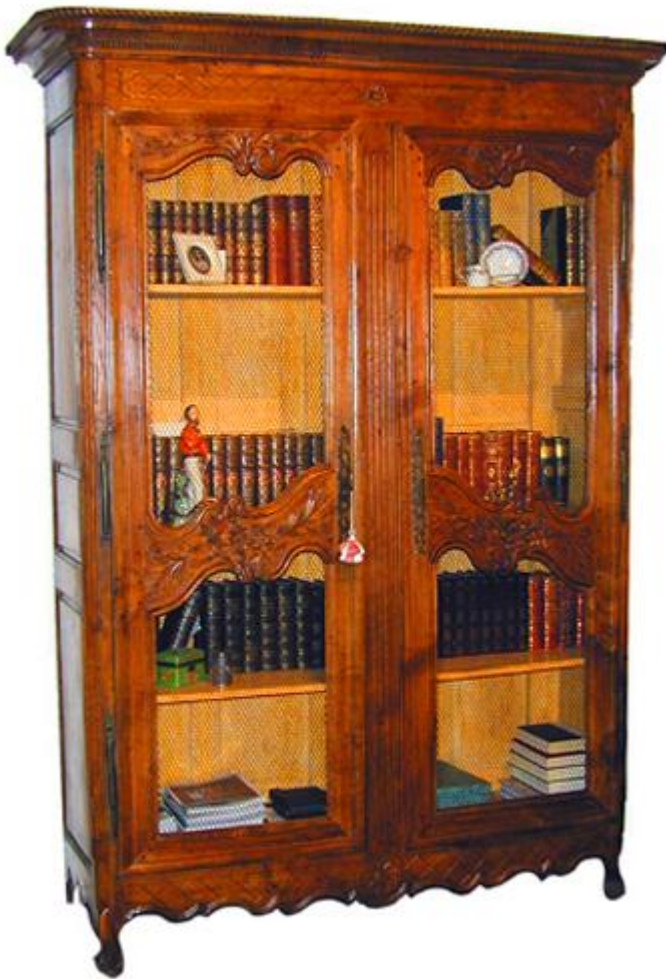

France 1964 M00525

A Fine 18th Century French Louis XV Style Ash Wood Provincial Bibliothèque, the overhanging carved moulded