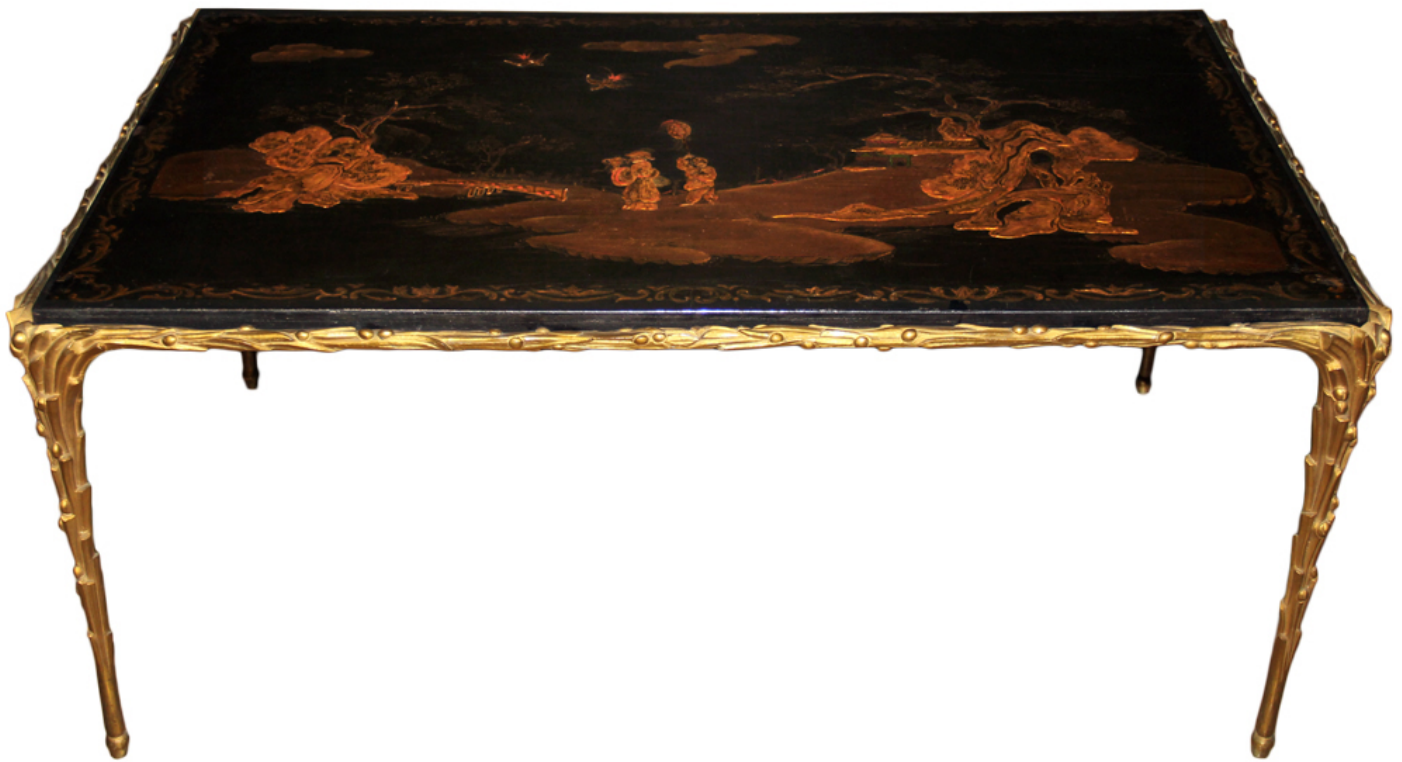

vibrant colors.

Height: 19"; Width: 27"; Length: 50"

Italy 4850 M00571