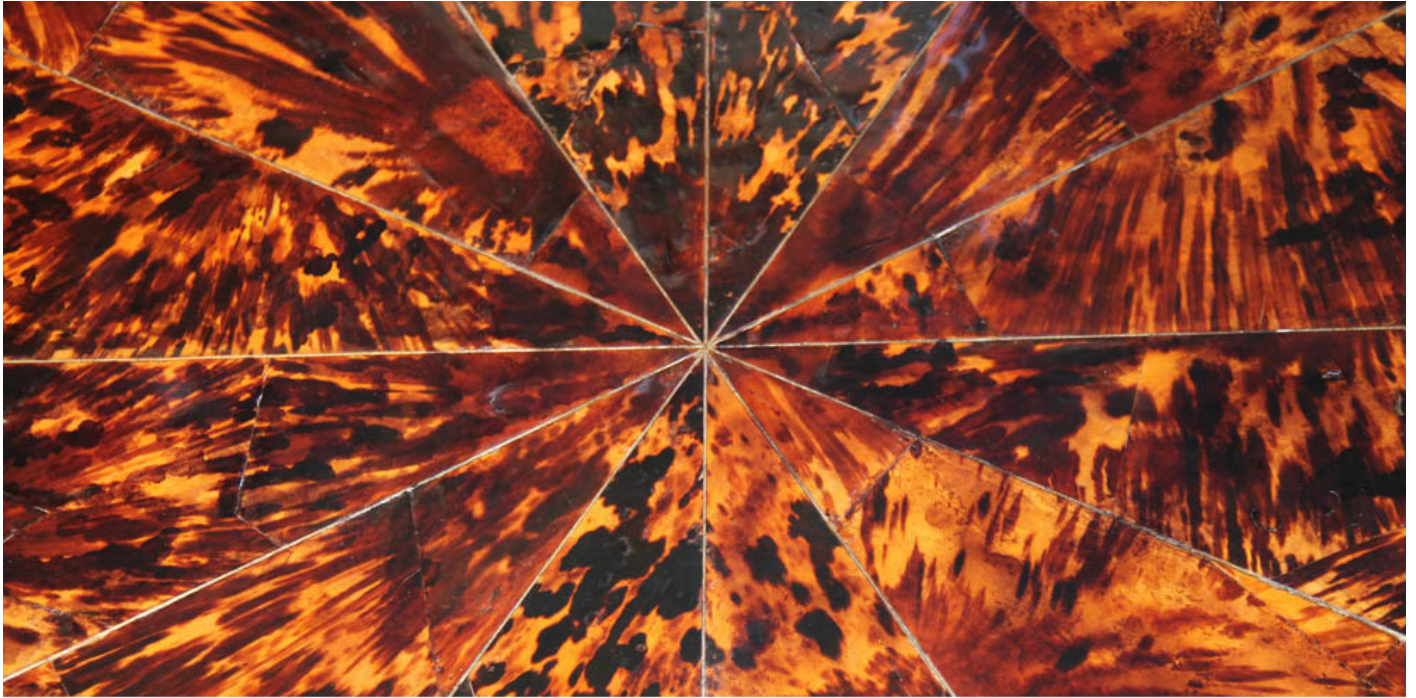

Italy 4850 M00571

**A Three-Part Tortoiseshell and Mecca Gilt Coffee Table,** its parts shaped at the top and conforming to each other (so that they can be used as three small side tables as well as one large coffee table), the antique English tortoiseshell top inlaid into a stellate pattern above a later C. Mariani Custom shaped neoclassical/transitional mecca giltwood base, and each raised on four fluted and tapering legs attached by hooped perimeter stretchers and terminating in lion paw feet