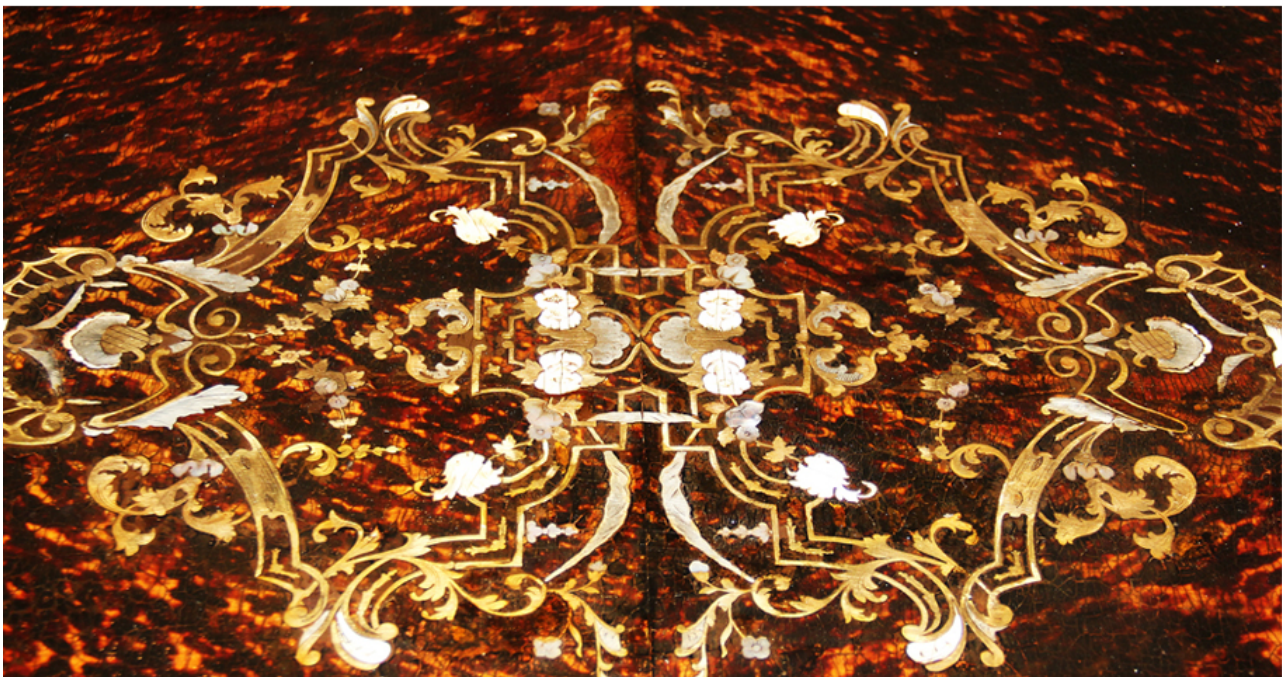

C. MARIANI ANTIQUES
RESTORATION & CUSTOM

1301 Harrison Street San Francisco CA 94103
www.cmarianiantiques.com

Contact: Claudio Mariani
claudio@cmarianiantiques.com
Tel 415.541.7868 ~ Fax 415.487.3950