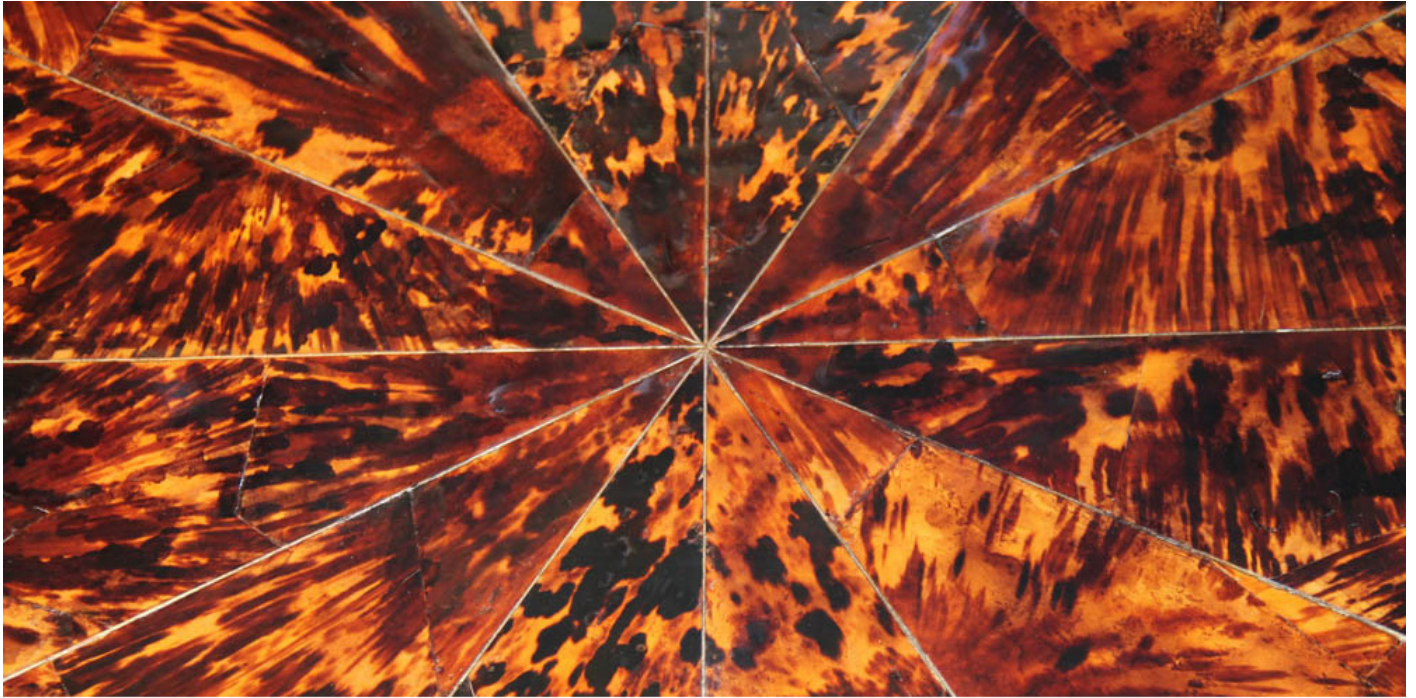

C. MARIANI ANTIQUES
RESTORATION & CUSTOM

1301 Harrison Street San Francisco CA 94103
www.cmarianiantiques.com

Contact: Claudio Mariani
claudio@cmarianiantiques.com
Tel 415.541.7868 ~ Fax 415.487.3950