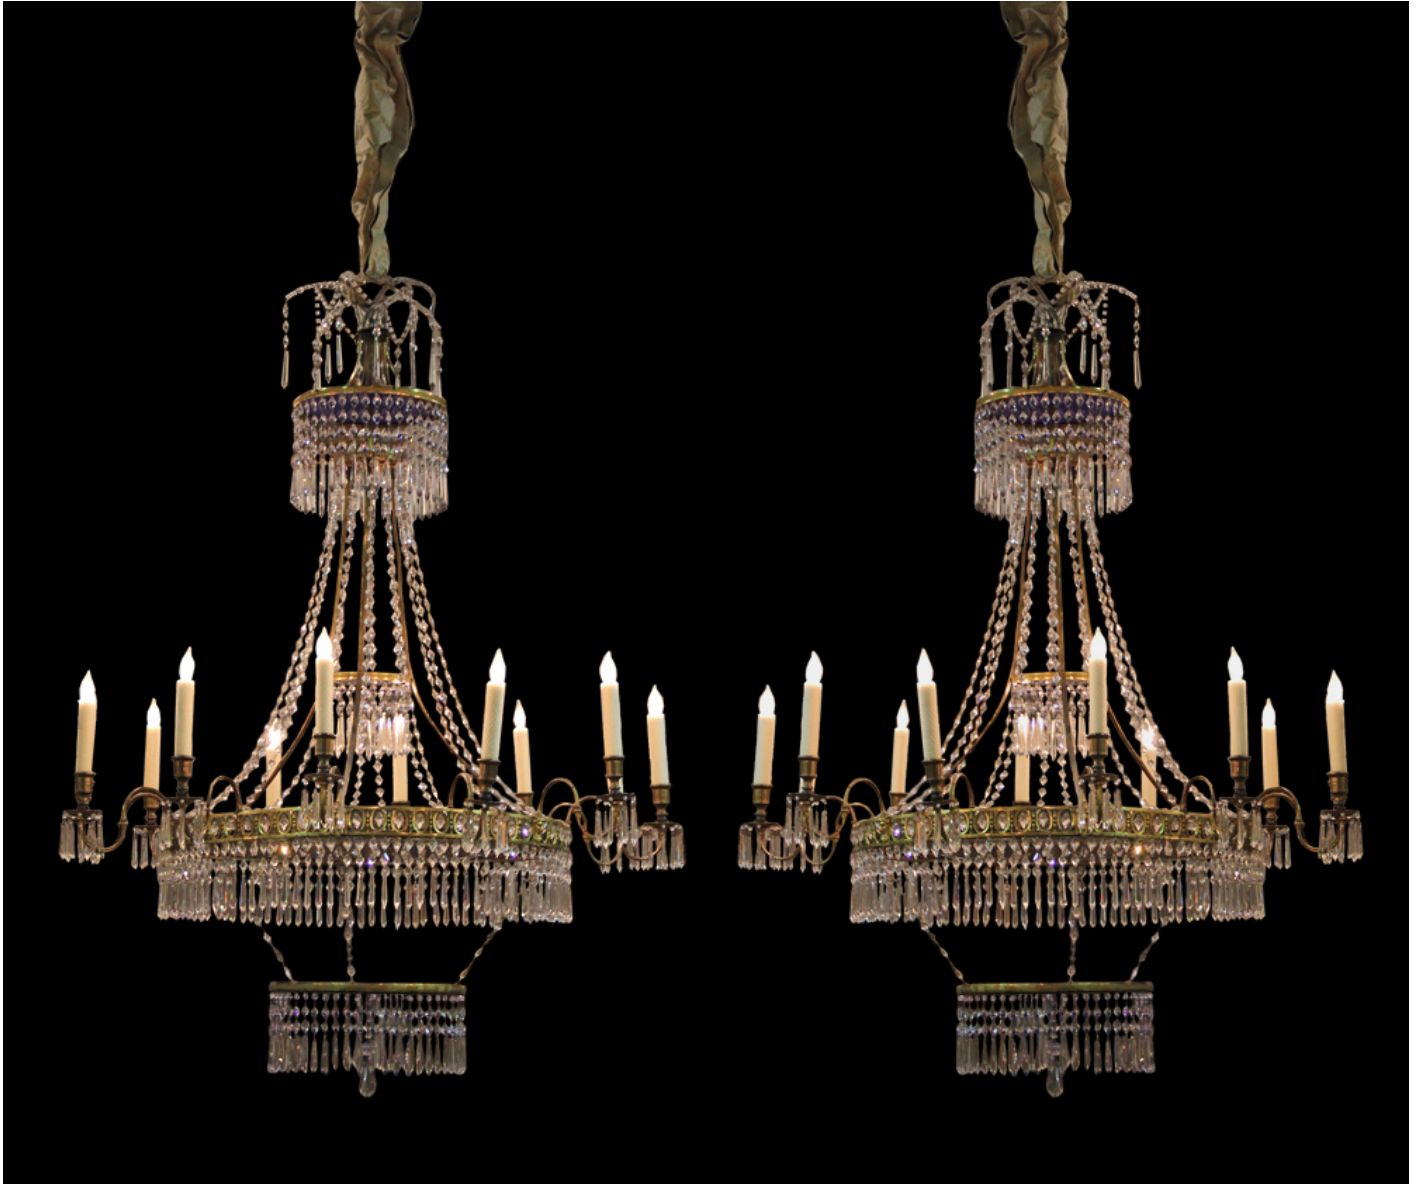

C. MARIANI ANTIQUES
RESTORATION & CUSTOM

1301 Harrison Street San Francisco CA 94103
www.cmarianiantiques.com

Contact: Claudio Mariani
claudio@cmarianiantiques.com
Tel 415.541.7868 ~ Fax 415.487.3950

Venice 4031 M00057