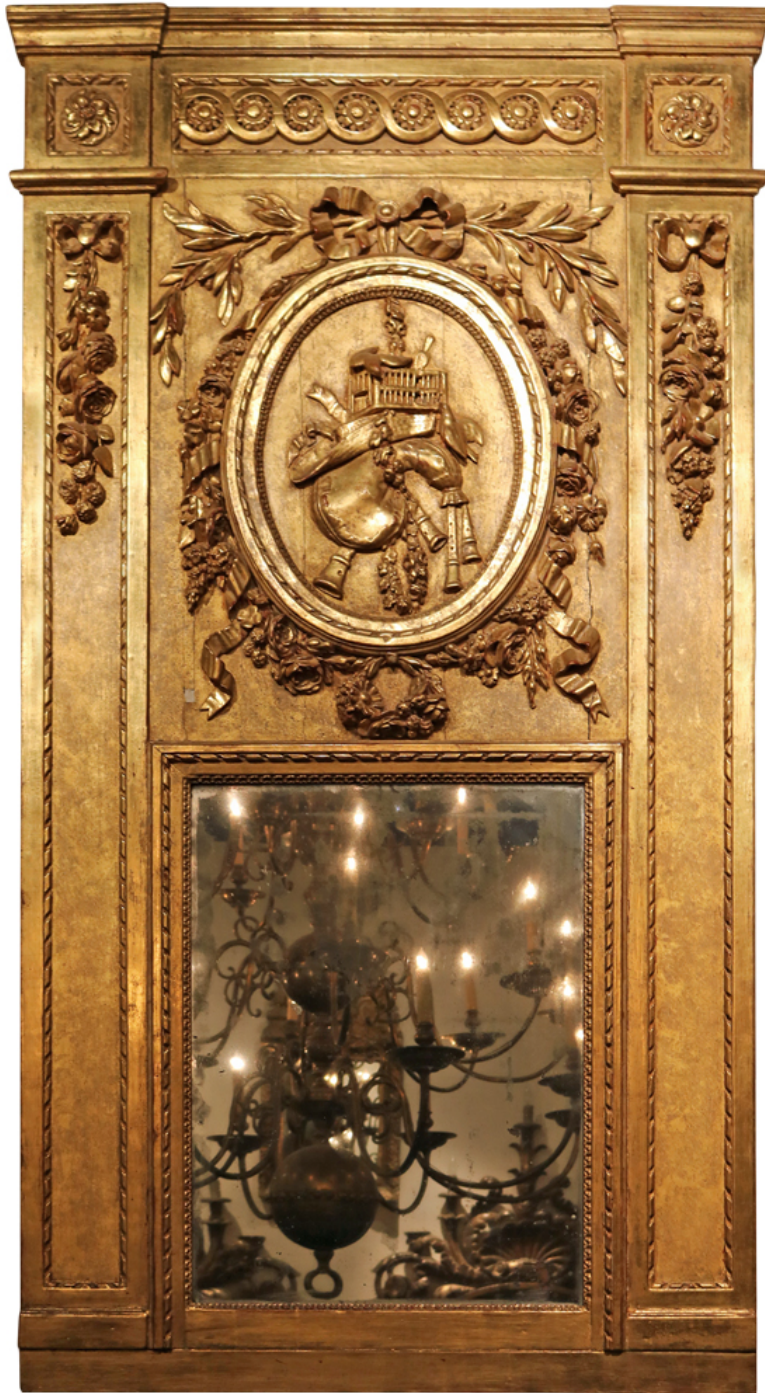

C. MARIANI ANTIQUES
RESTORATION & CUSTOM

1301 Harrison Street San Francisco CA 94103
www.cmarianiantiques.com

Contact: Claudio Mariani
claudio@cmarianiantiques.com
Tel 415.541.7868 ~ Fax 415.487.3950