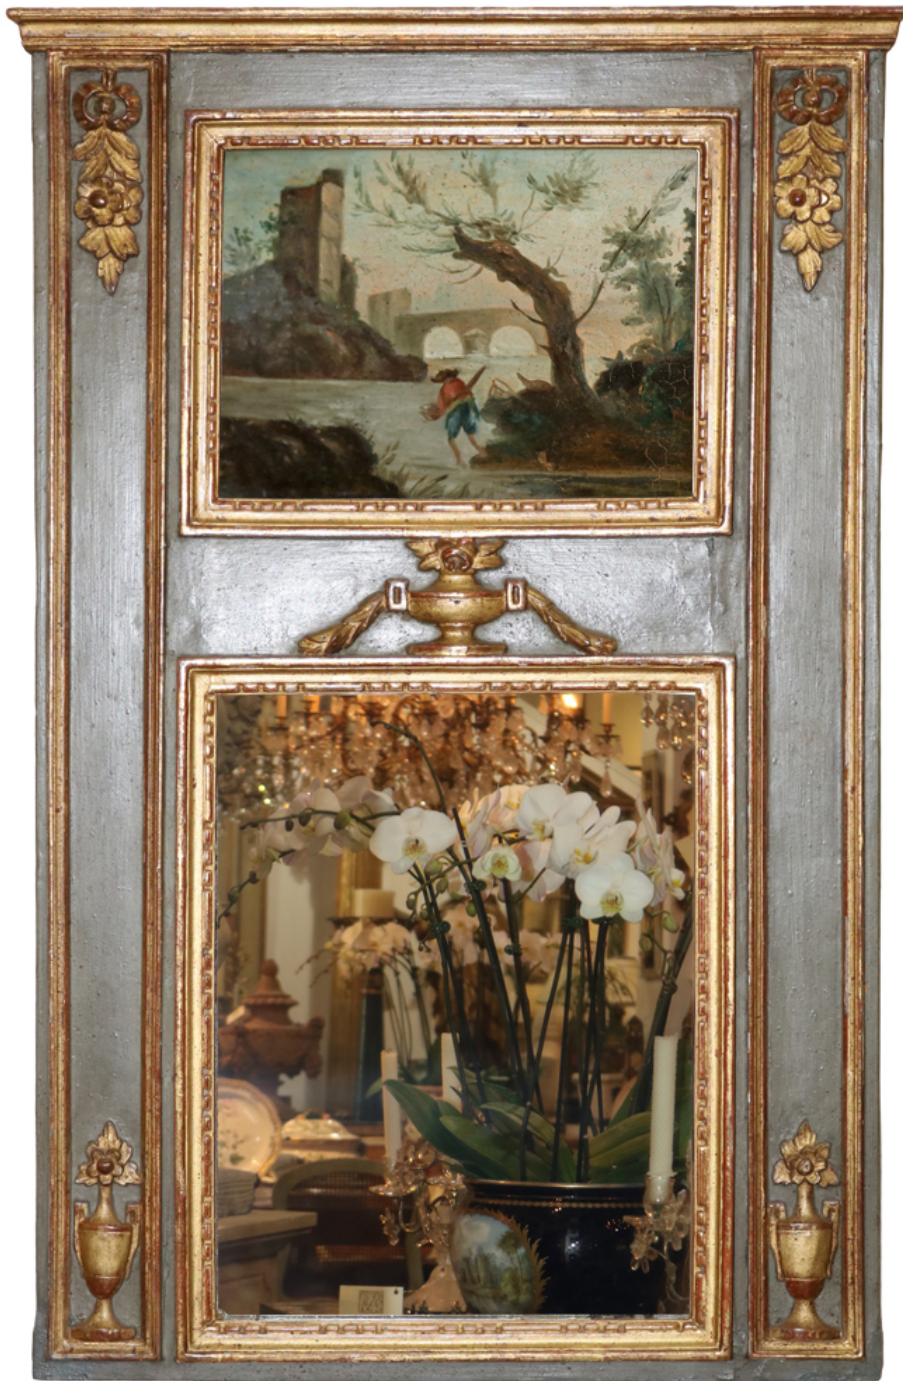

C. MARIANI ANTIQUES
RESTORATION & CUSTOM

1301 Harrison Street San Francisco CA 94103
www.cmarianiantiques.com

Contact: Claudio Mariani
claudio@cmarianiantiques.com
Tel 415.541.7868 ~ Fax 415.487.3950