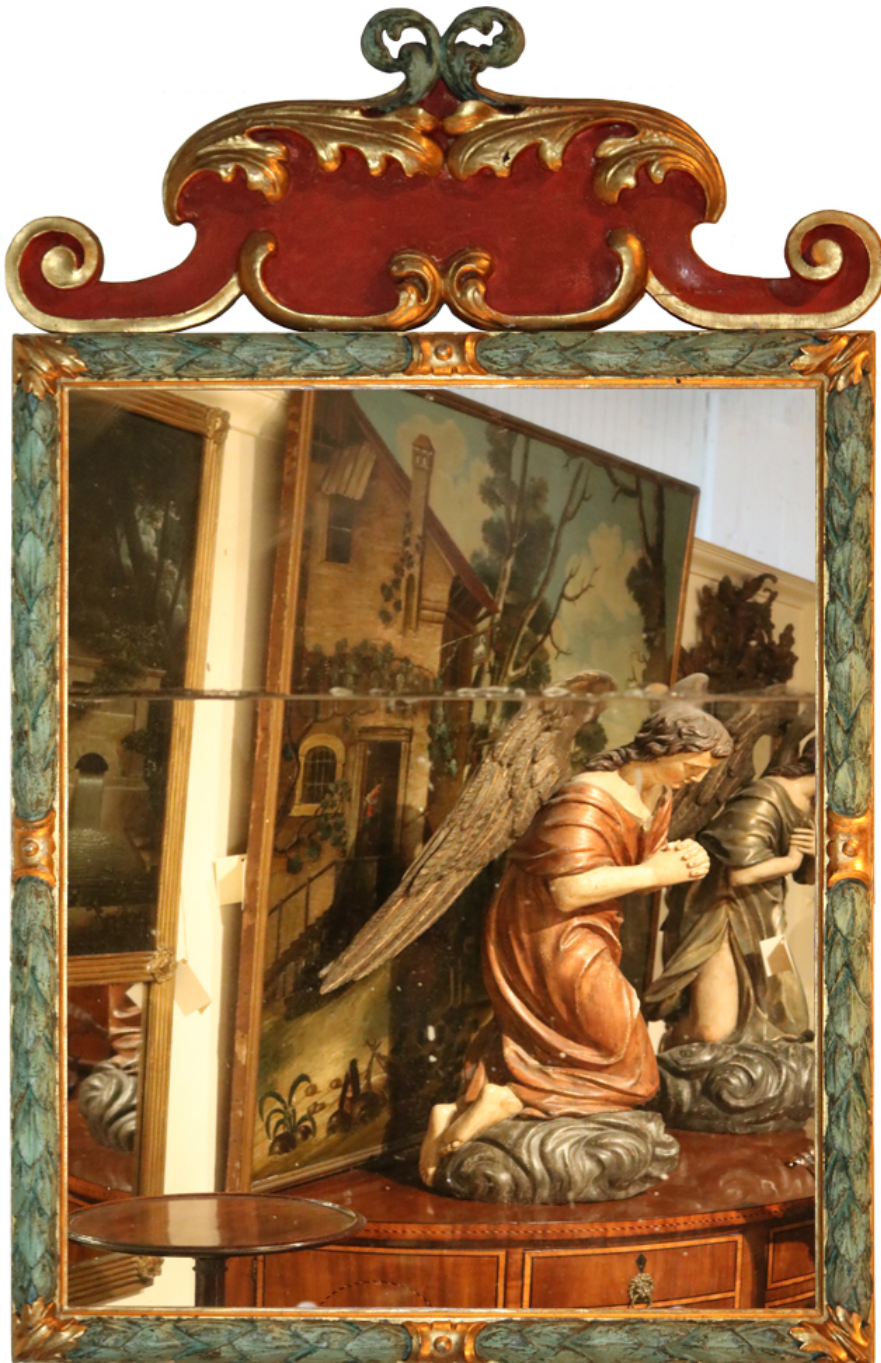

C. MARIANI ANTIQUES
RESTORATION & CUSTOM

1301 Harrison Street San Francisco CA 94103
www.cmarianiantiques.com

Contact: Claudio Mariani
claudio@cmarianiantiques.com
Tel 415.541.7868 ~ Fax 415.487.3950