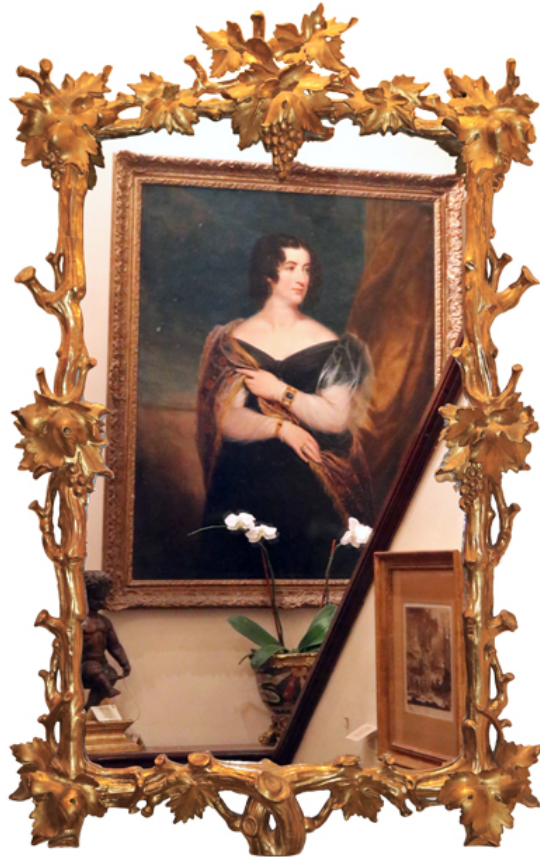

C. MARIANI ANTIQUES RESTORATION & CUSTOM

1301 Harrison Street San Francisco CA 94103
www.cmarianiantiques.com

Contact: Claudio Mariani
claudio@cmarianiantiques.com
Tel 415.541.7868 ~ Fax 415.487.3950