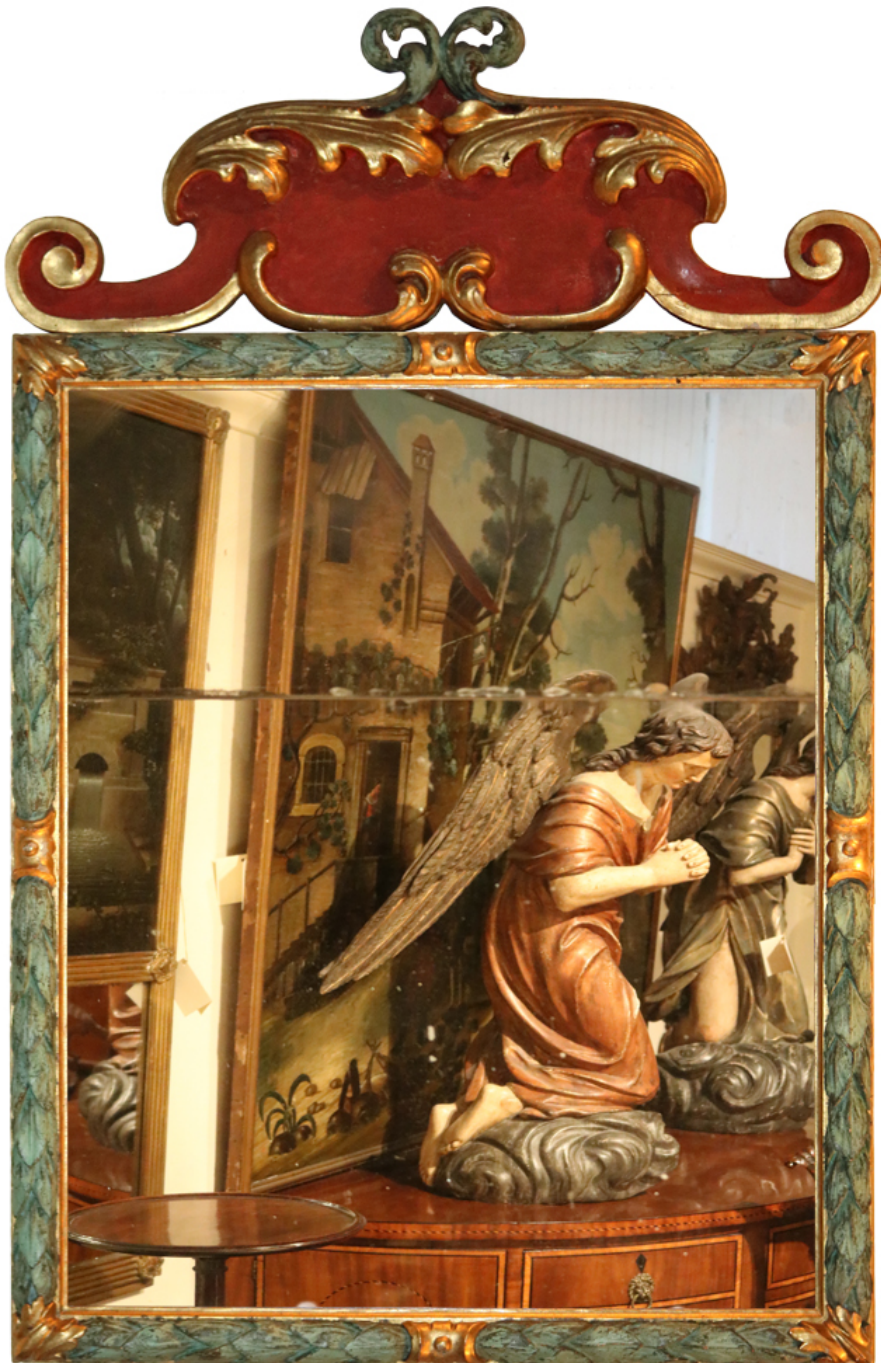

Height: 69"; Width: 50"

---

 C. MARIANI ANTIQUES  
RESTORATION & CUSTOM

1301 Harrison Street San Francisco CA 94103  
www.cmarianiantiques.com

Contact: Claudio Mariani  
claudio@cmarianiantiques.com  
Tel 415.541.7868 ~ Fax 415.487.3950