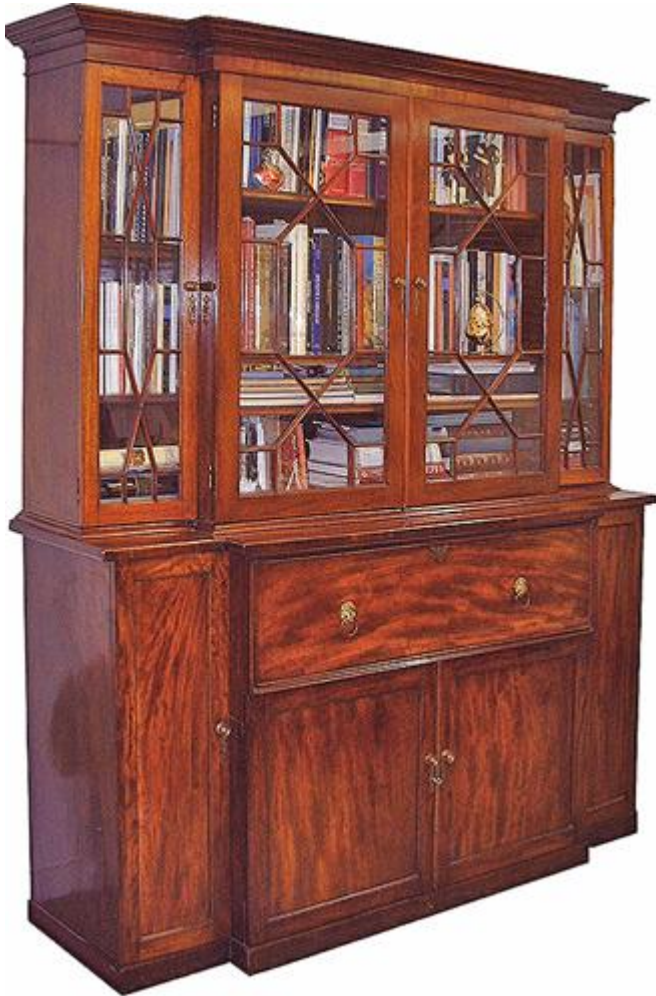

Italy 3360 M00574

**A Fine 19th Century English Regency Flame Mahogany
Bureau Bookcase** of breakfront form with a stepped cornice