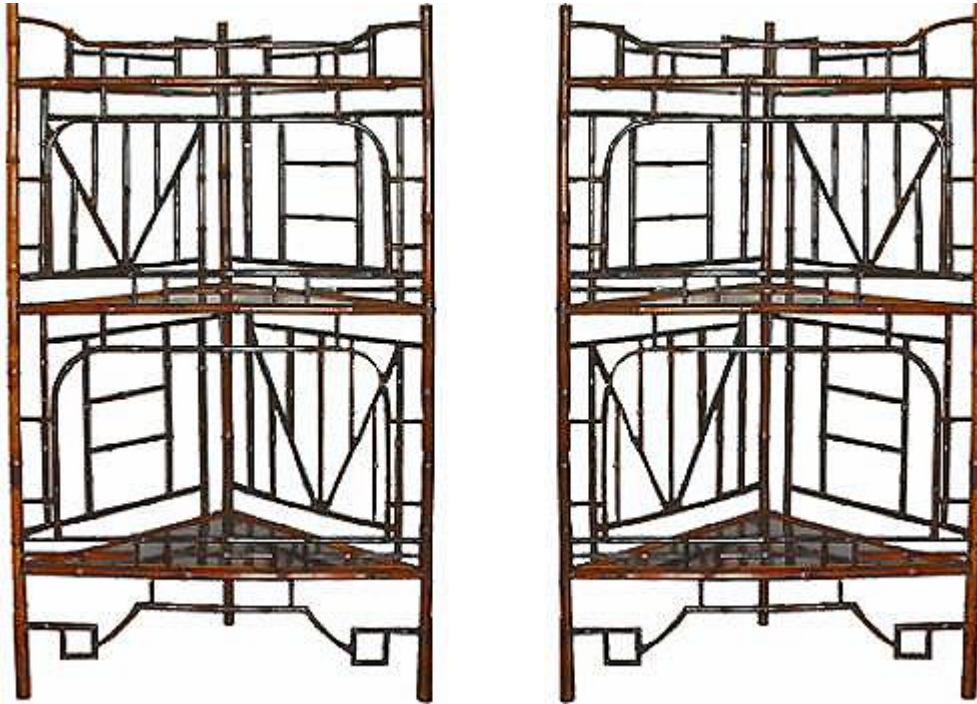

Italy 3360 M00574

A 19th Century Pair of Faux Bamboo Lacquered Petite Corner Etageres, with three tiers of Japonesque shelves of black, cinnabar, and green depictions of exotic cranes, and foliage

Height: 84 1/4"; Width: 40"; Depth: 22"; Corner Sides (each): 25 3/4"