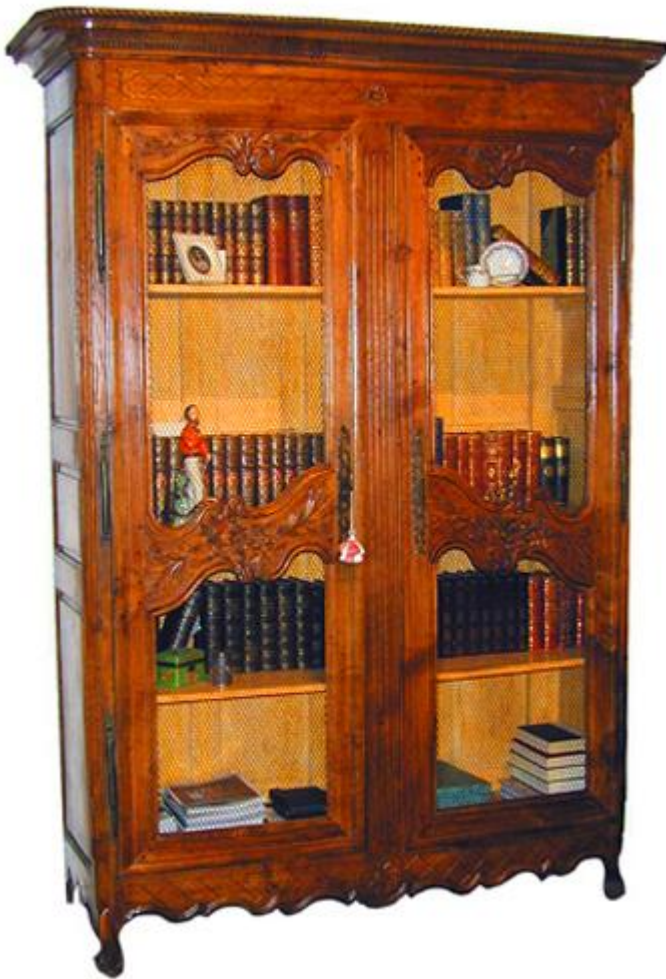

Italy 1630 M00056

A Fine 18th Century French Louis XV Style Ash Wood Provincial Bibliothèque, the overhanging carved moulded