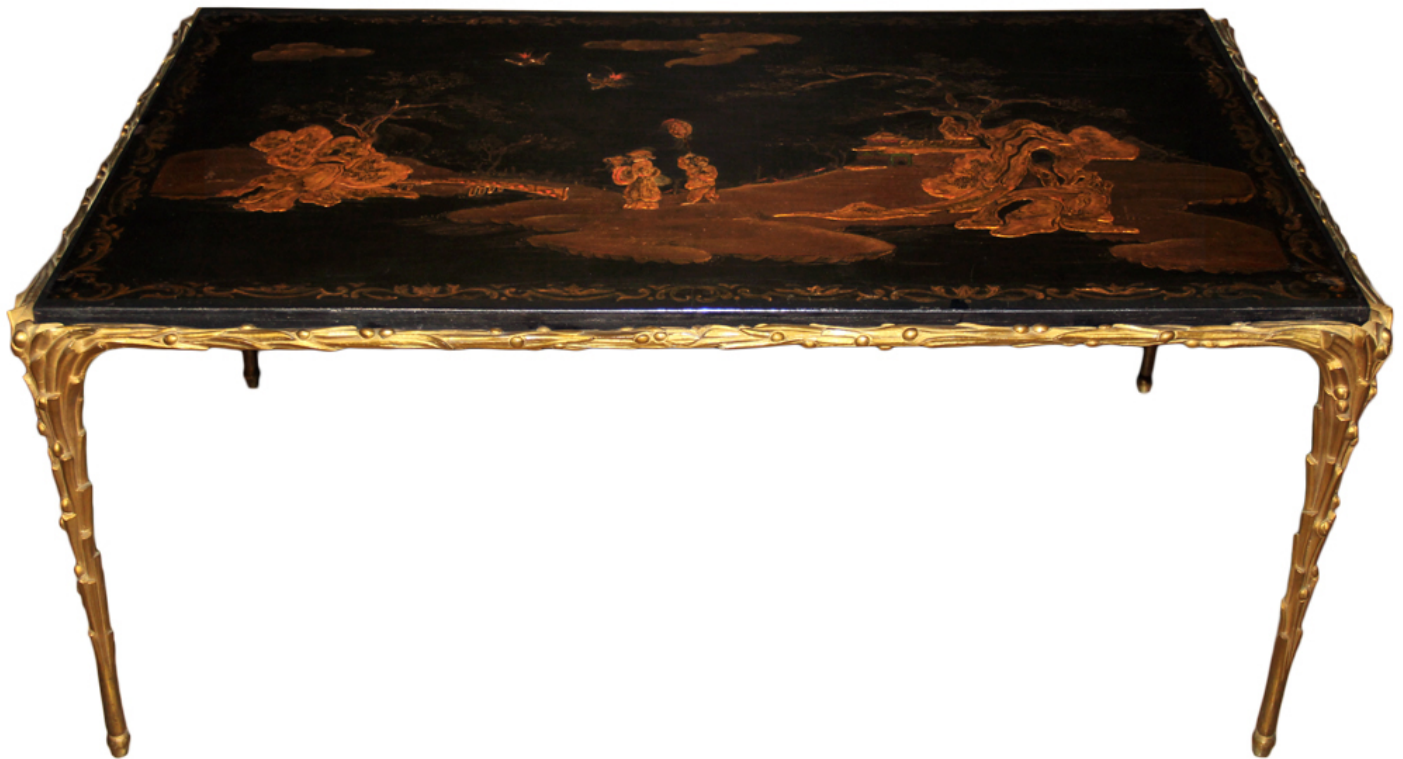

Height: 61"; Width: 46 3/8"; Depth: 2 1/2"

England 4690 M000021

A Handsome 17th Century Tuscan Walnut Trestle Table
with scrolling legs and conforming harp stretchers

Height: 61"; Width: 46 3/8"; Depth: 2 1/2"