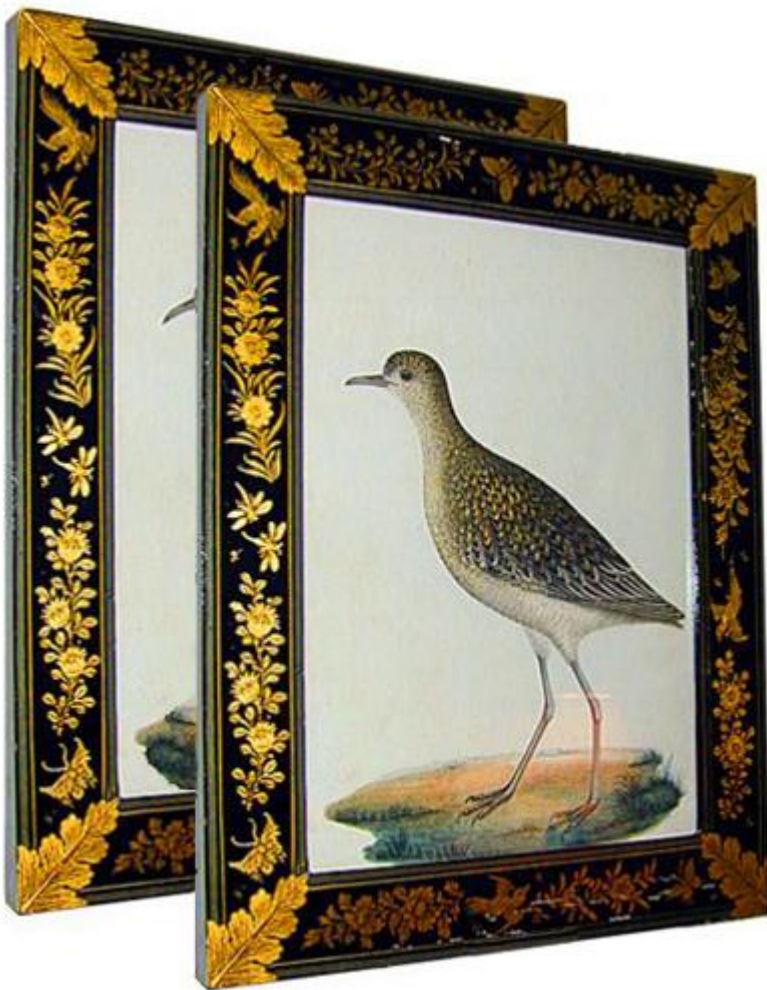

Height: 40"; Width: 61"

---

Italy 1892 M00574

**A 19th Century French Portrait of a Gentleman** with  
giltwood and gesso frame

 C. MARIANI ANTIQUES  
RESTORATION & CUSTOM

1301 Harrison Street San Francisco CA 94103  
www.cmarianiantiques.com

Contact: Claudio Mariani  
claudio@cmarianiantiques.com  
Tel 415.541.7868 ~ Fax 415.487.3950

Height: 40"; Width: 61"

Italy 1892 M00574

## A 19th Century Italian Etching of Aqueduct

Height: 40"; Width: 61"

---

Italy 1892 M00574

**A Pair of 19th Century Levantine Watercolors of Birds in Lacquer Frames**, each depicted standing in profile, within gilt stenciled black lacquer frames

Height: 40"; Width: 61"

---

Italy 1892 M00574