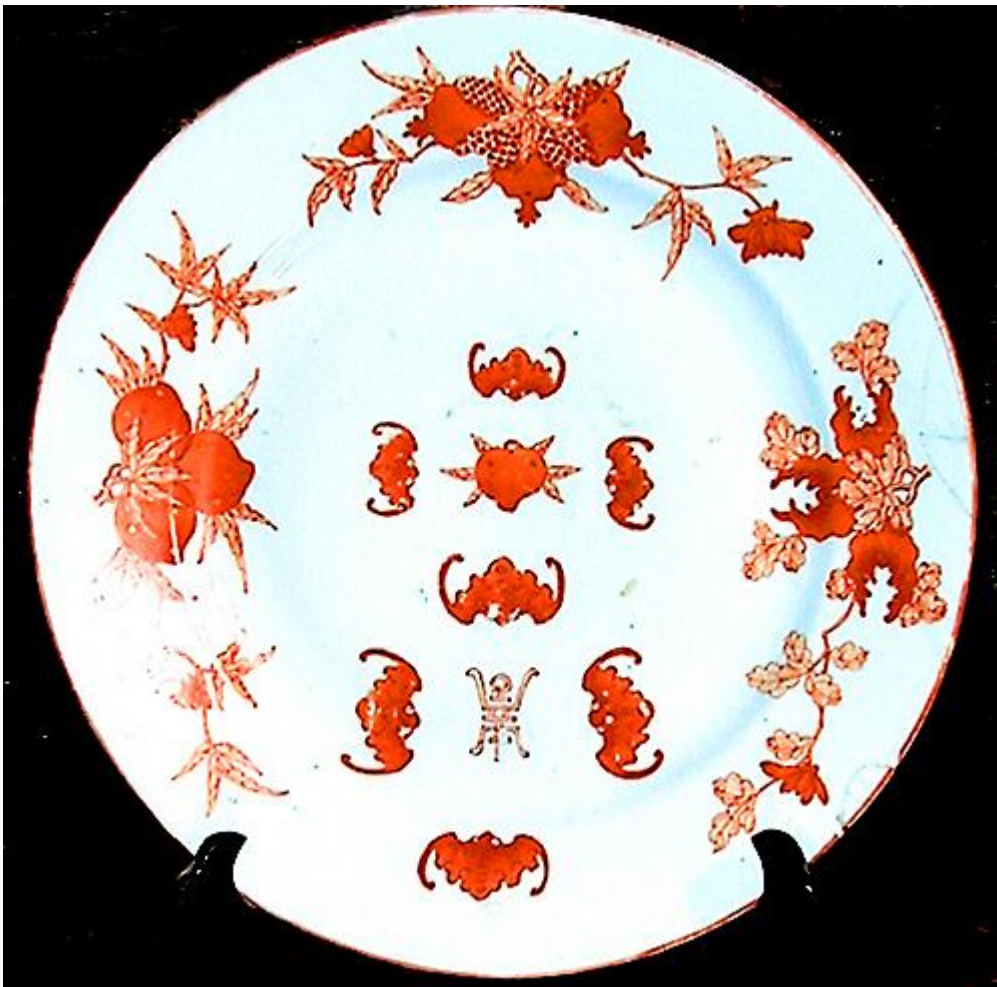

C. MARIANI ANTIQUES
RESTORATION & CUSTOM

1301 Harrison Street San Francisco CA 94103
www.cmarianiantiques.com

Contact: Claudio Mariani
claudio@cmarianiantiques.com
Tel 415.541.7868 ~ Fax 415.487.3950

Diameter: 5 3/4" & 4 1/4"