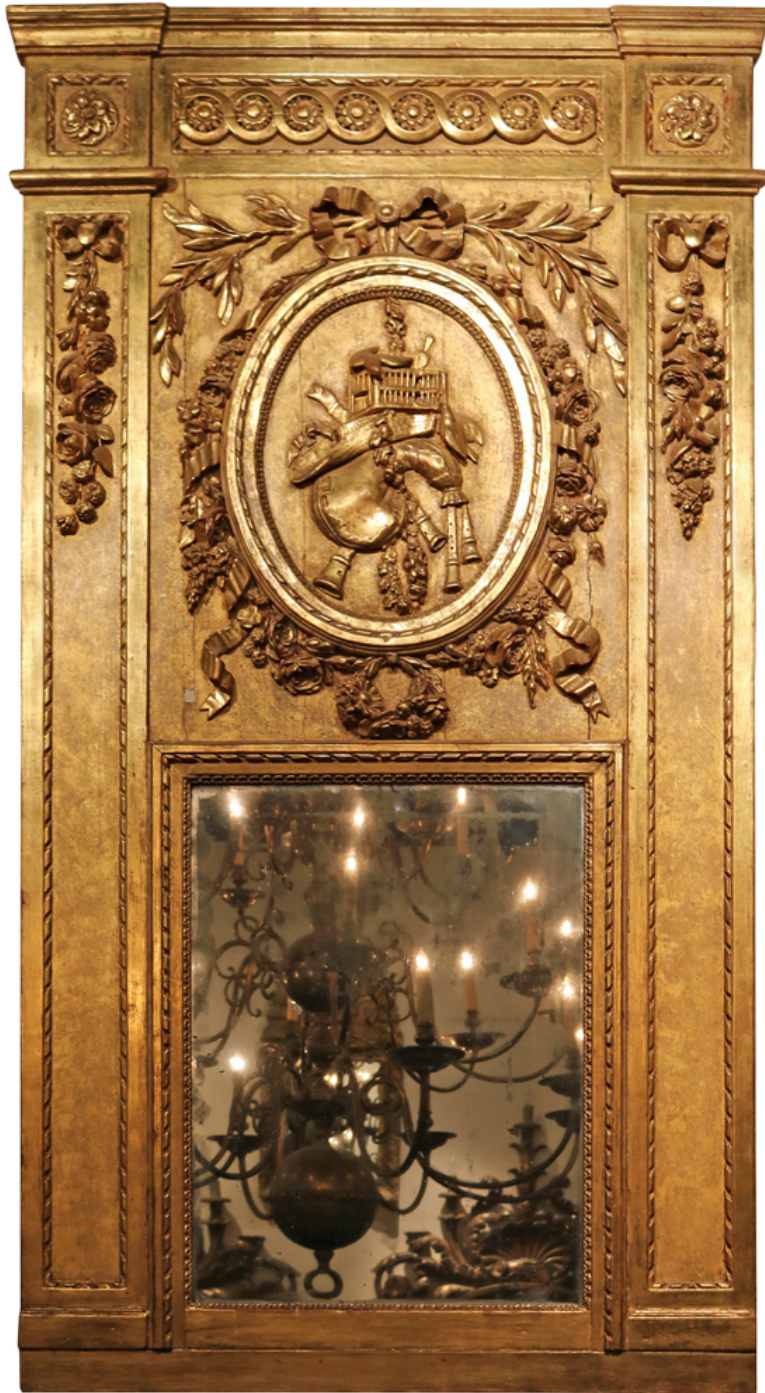

France 2831 M00524

**An Impressive 18th Century Louis XVI Gilt Trumeau Mirror**  
with pilaster columns detailed with ribband motifs, acanthus  
sprays, and flowers surrounding an unusual allegorical cartouche  
depicting musical instruments, buildings and articles of clothing

Height: 73"; Width: 39"