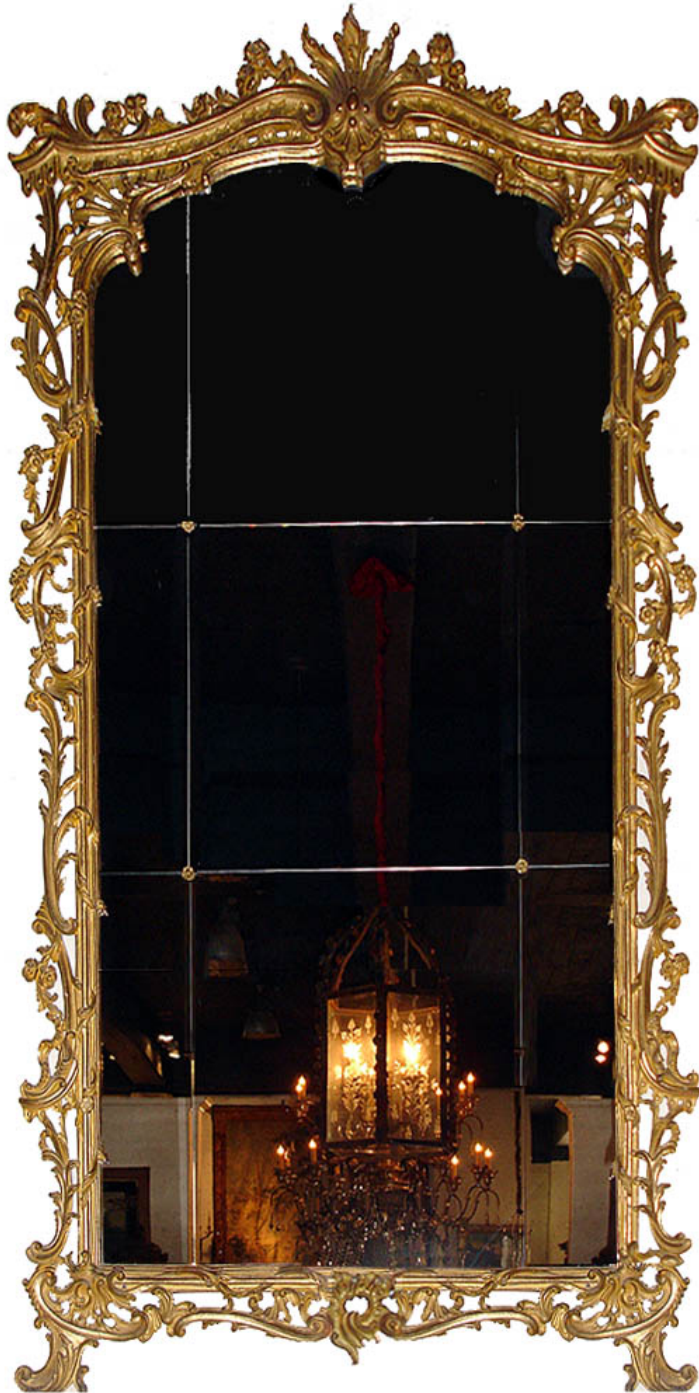

C. MARIANI ANTIQUES RESTORATION & CUSTOM

1301 Harrison Street San Francisco CA 94103
www.cmarianiantiques.com

Contact: Claudio Mariani
claudio@cmarianiantiques.com
Tel 415.541.7868 ~ Fax 415.487.3950