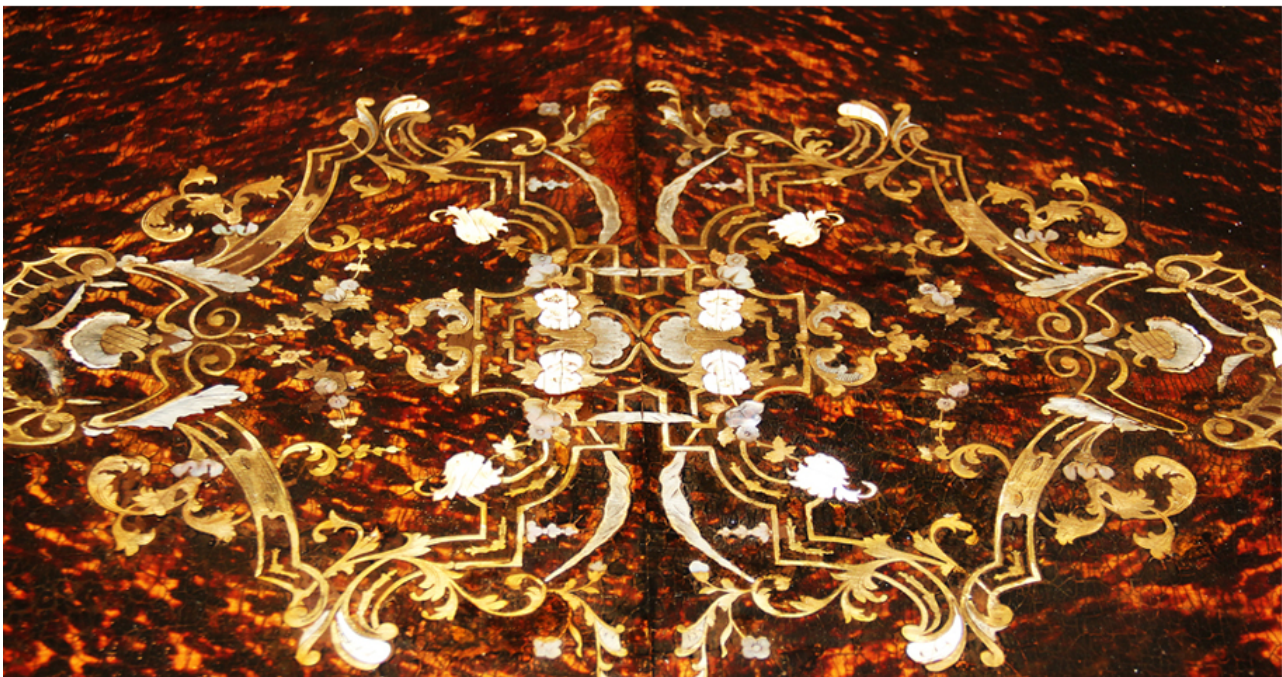

England 4497 M000521

**A 19th Century English Tortoiseshell Sofa Table**, with bone, mother-of-pearl and brass inlay and with drop leaves on each side, the apron fitted with two functioning drawers each with keys and with two faux drawers on the reverse (the piece is fully finished on all sides), raised on scrolling legs connected by a conforming H-shaped stretcher

Height: 30 3/4"; Width: 35 3/8" (closed), 53" (open); Depth: 23 1/4"