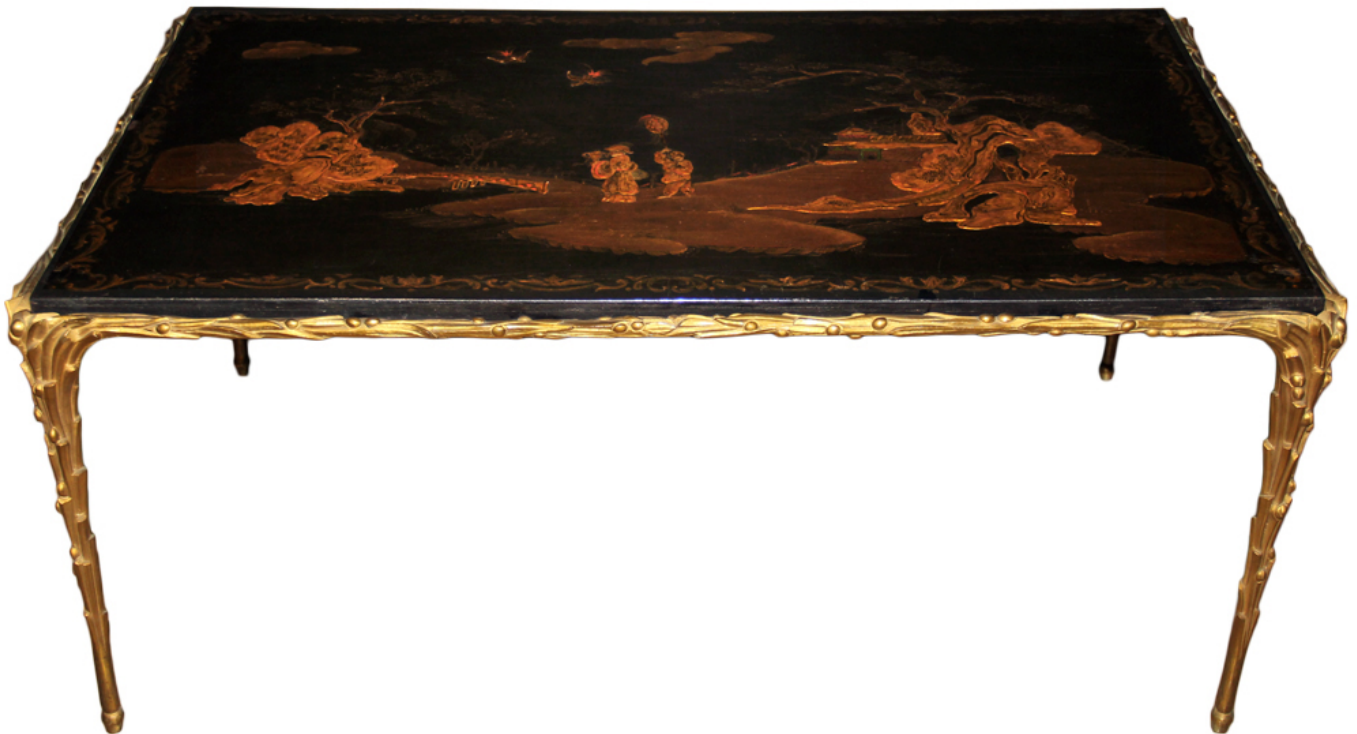

C. MARIANI ANTIQUES
RESTORATION & CUSTOM

1301 Harrison Street San Francisco CA 94103
www.cmarianiantiques.com

Contact: Claudio Mariani
claudio@cmarianiantiques.com
Tel 415.541.7868 ~ Fax 415.487.3950

China 04655 - M00522

A Diminutive 19th Century Chinoiserie Black Lacquered Panel, now serving as the top of a coffee table, with two figures in a village scene surrounded by birds and trees, with the whole raised on an elaborately chased brass cast base in a tendril motif

Height: 17"; Width: 39 1/2"; Depth: 23 3/4"