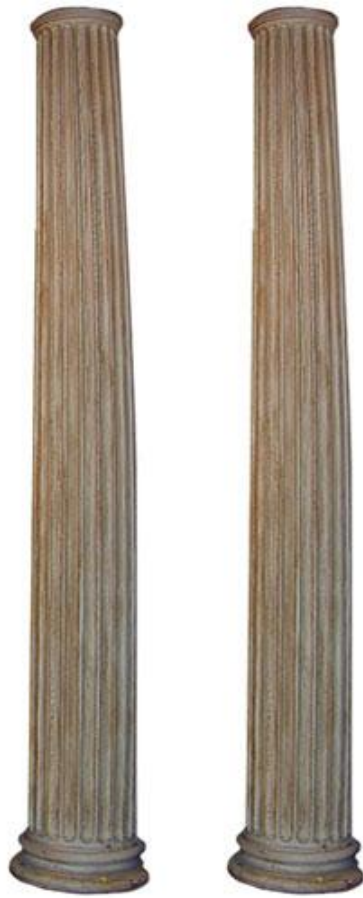

0823 - M00012  
**A Pair of Fluted Pine Columns**  
Height: 10'-8"